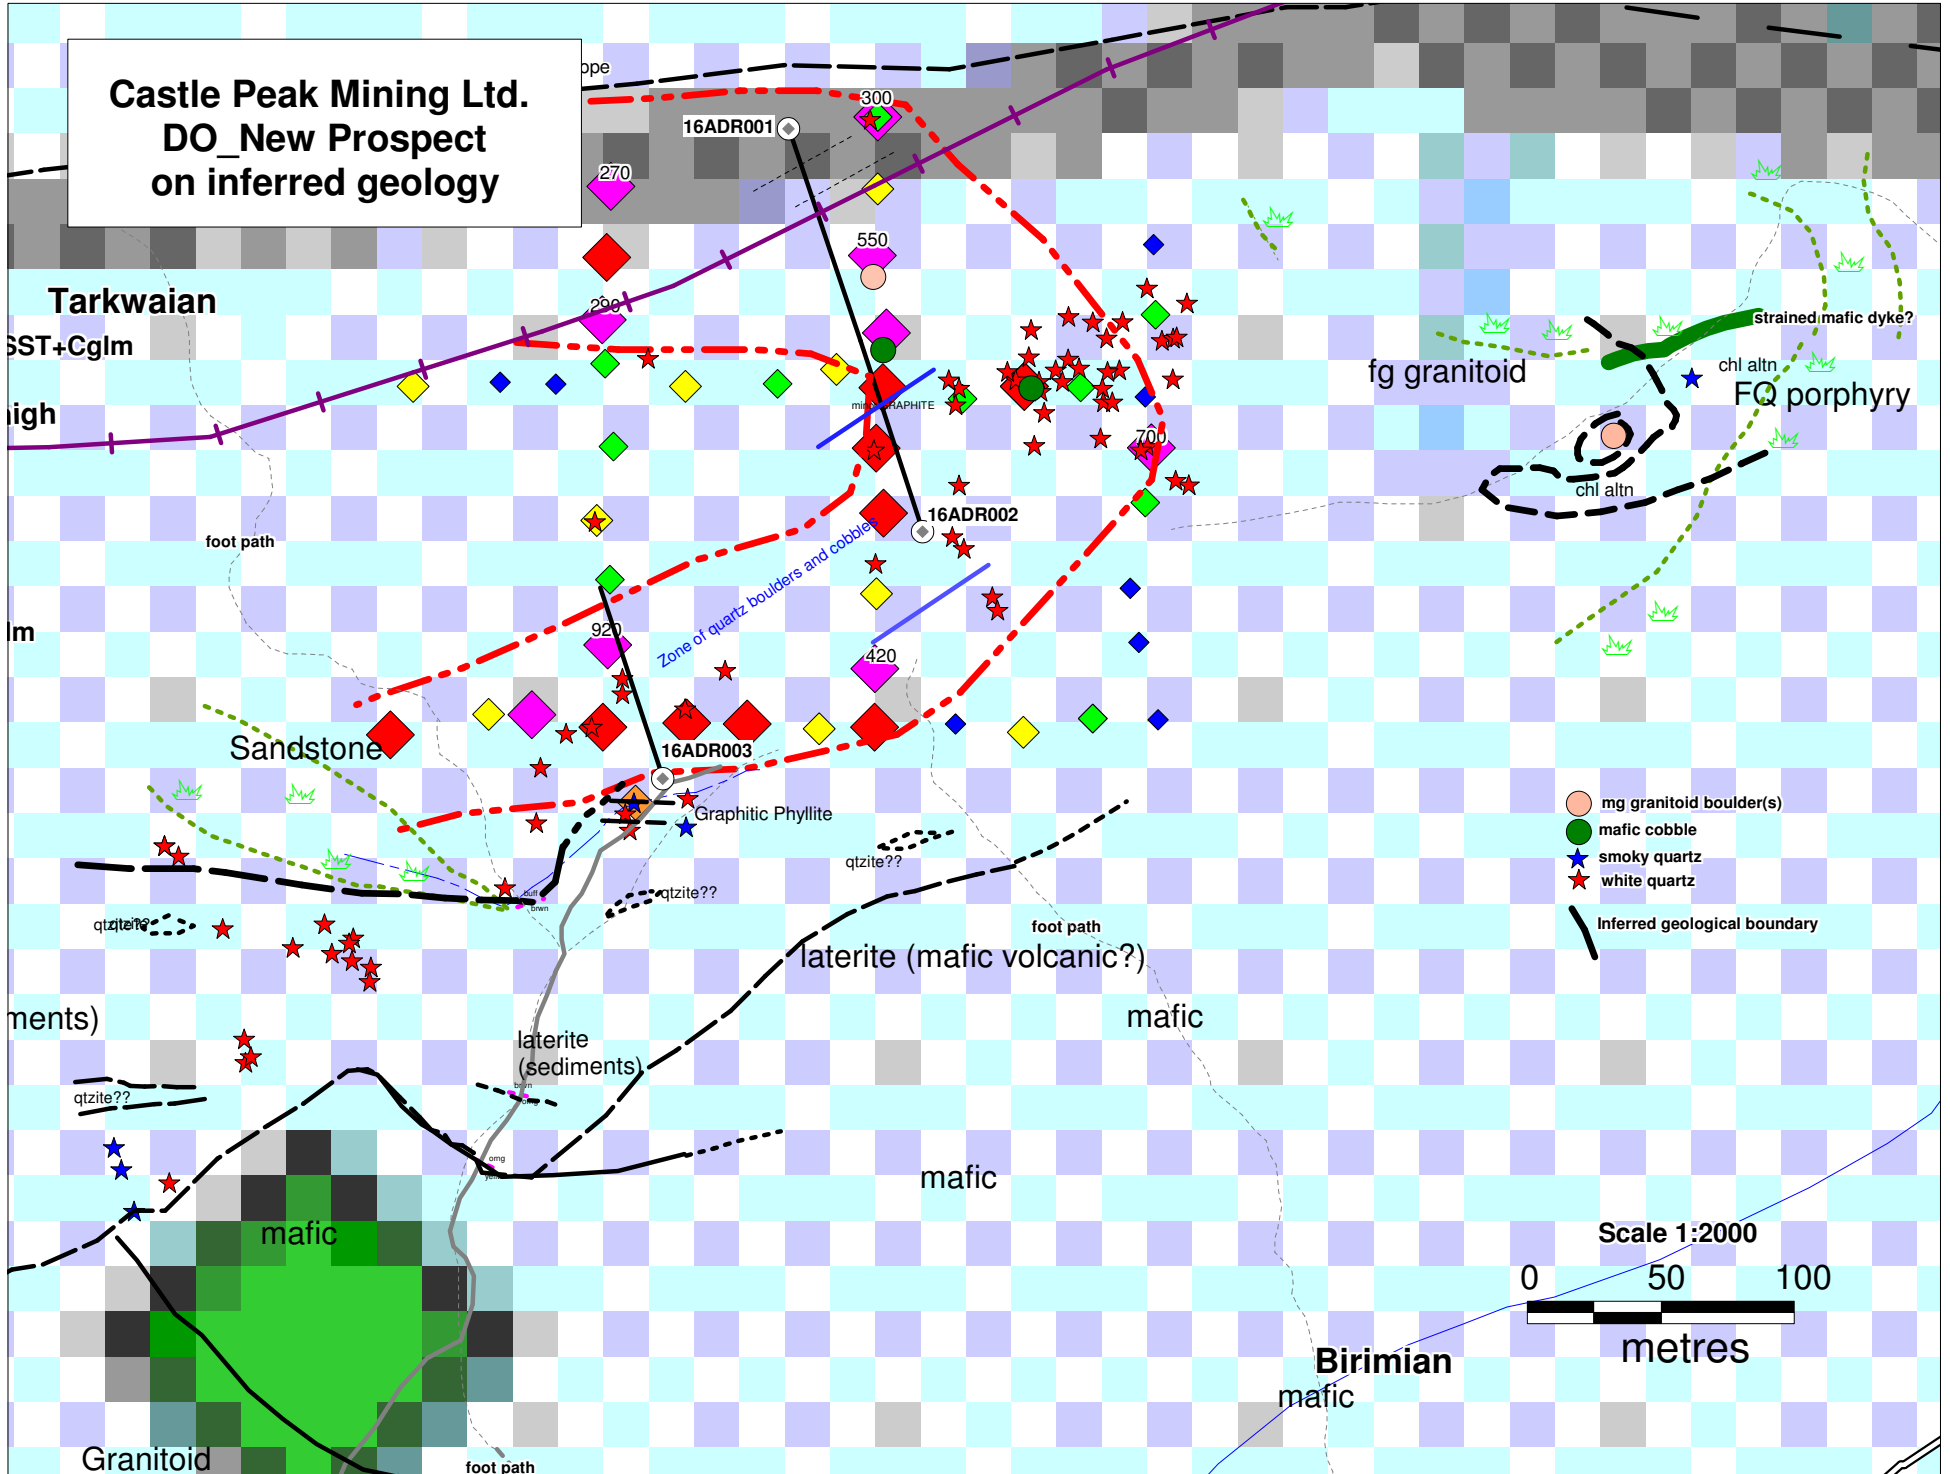

**Castle Peak Mining Ltd.
DO_New Prospect
on inferred geology**

- mg granitoid boulder(s)
- mafic cobble
- ★ smoky quartz
- ★ white quartz
- Inferred geological boundary