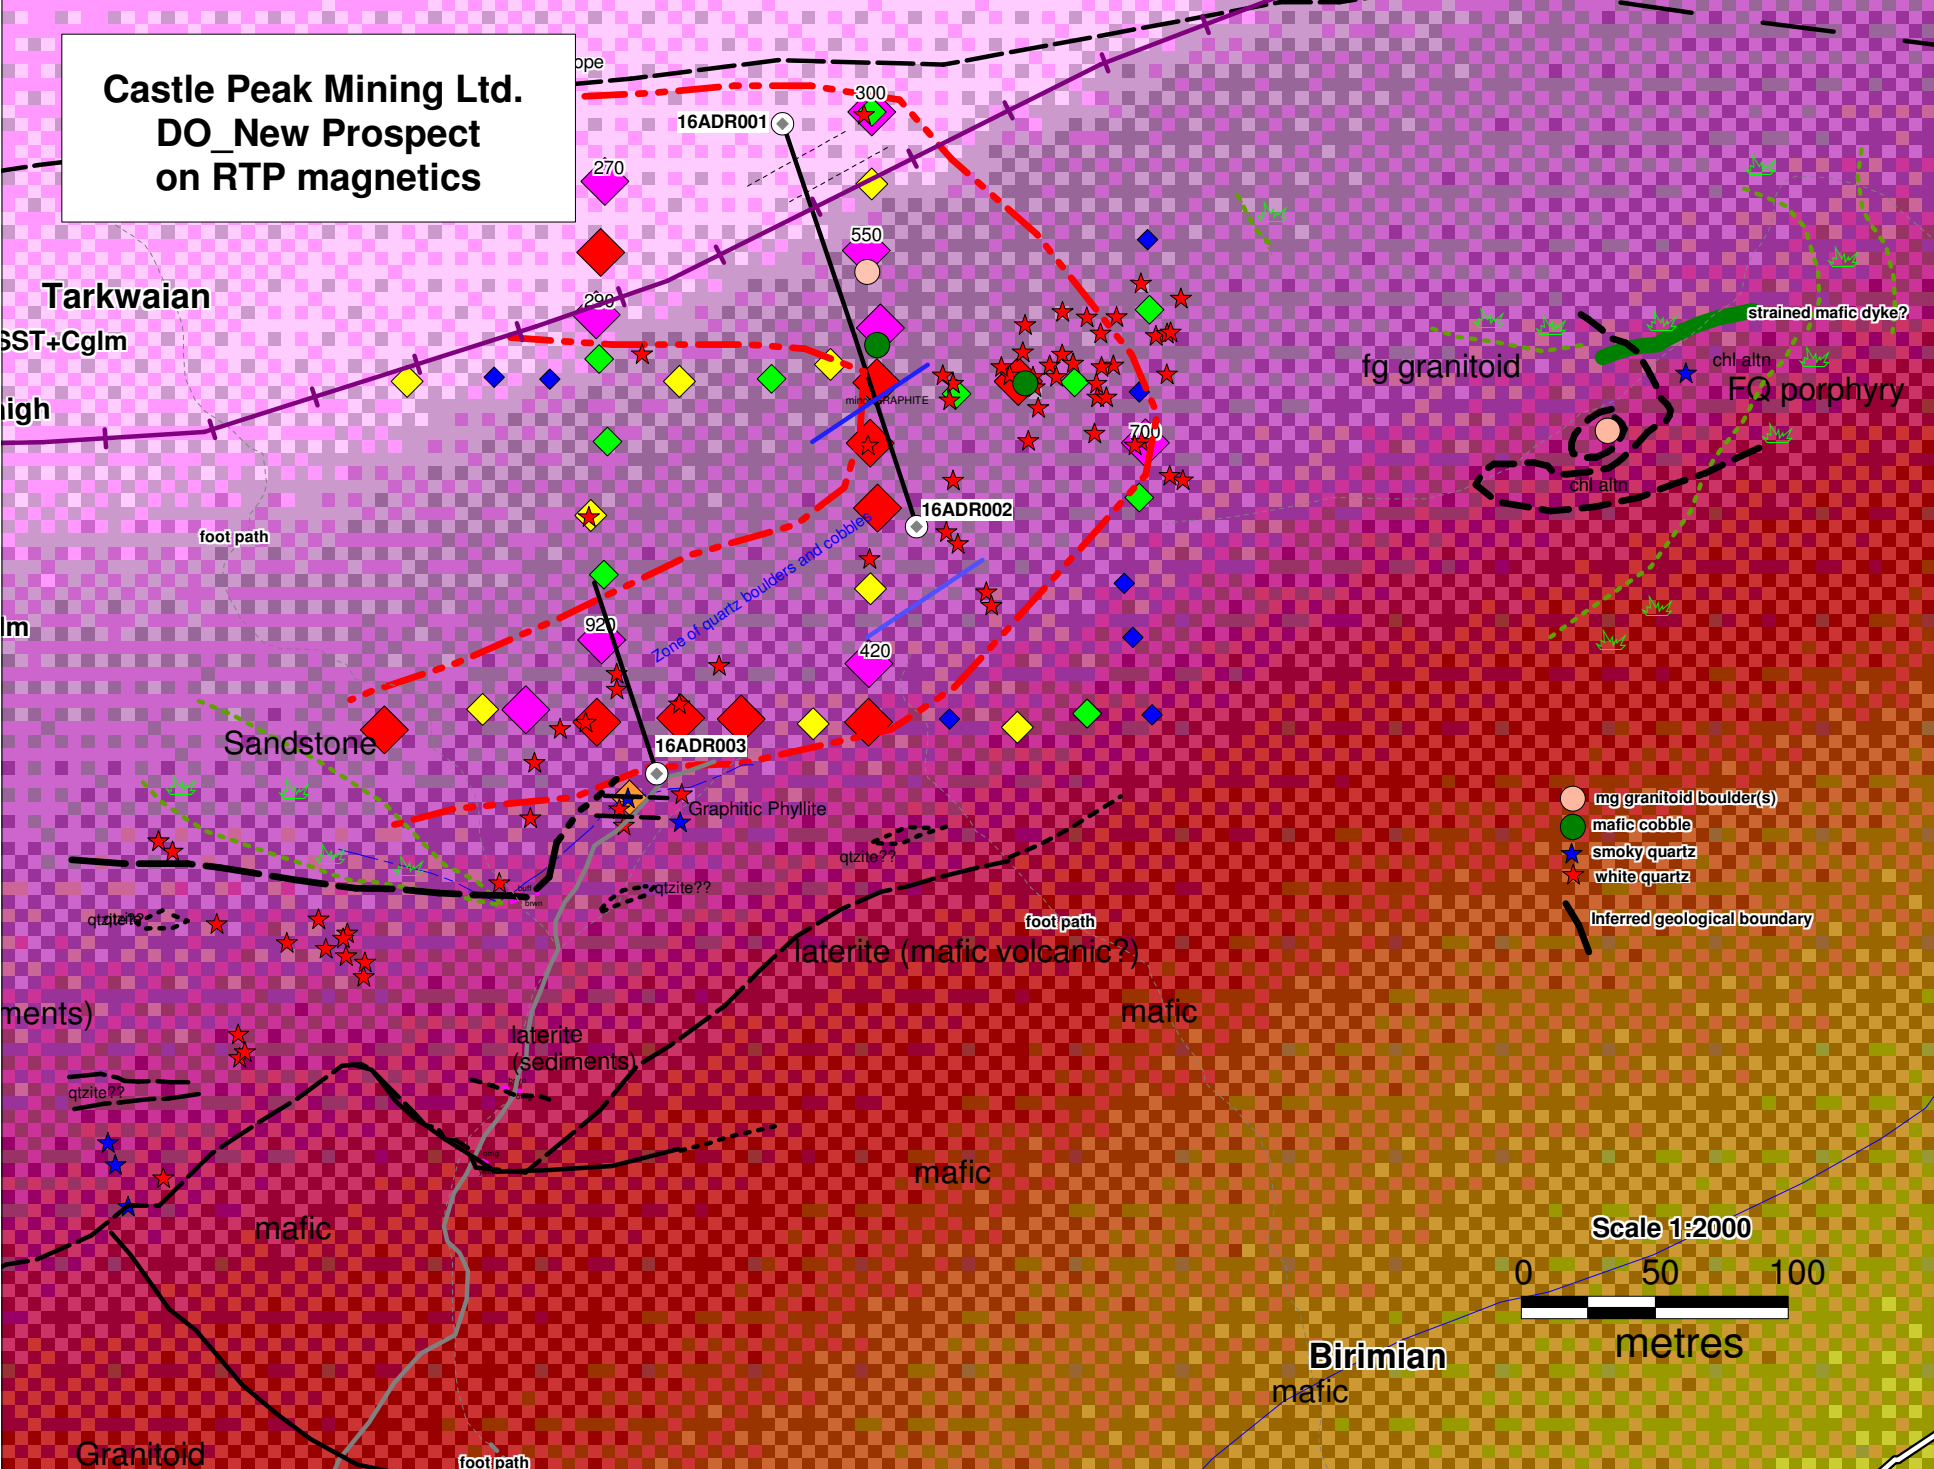

**Castle Peak Mining Ltd.
DO_New Prospect
on RTP magnetics**

- mg granitoid boulder(s)
- mafic cobble
- ★ smoky quartz
- ★ white quartz
- Inferred geological boundary