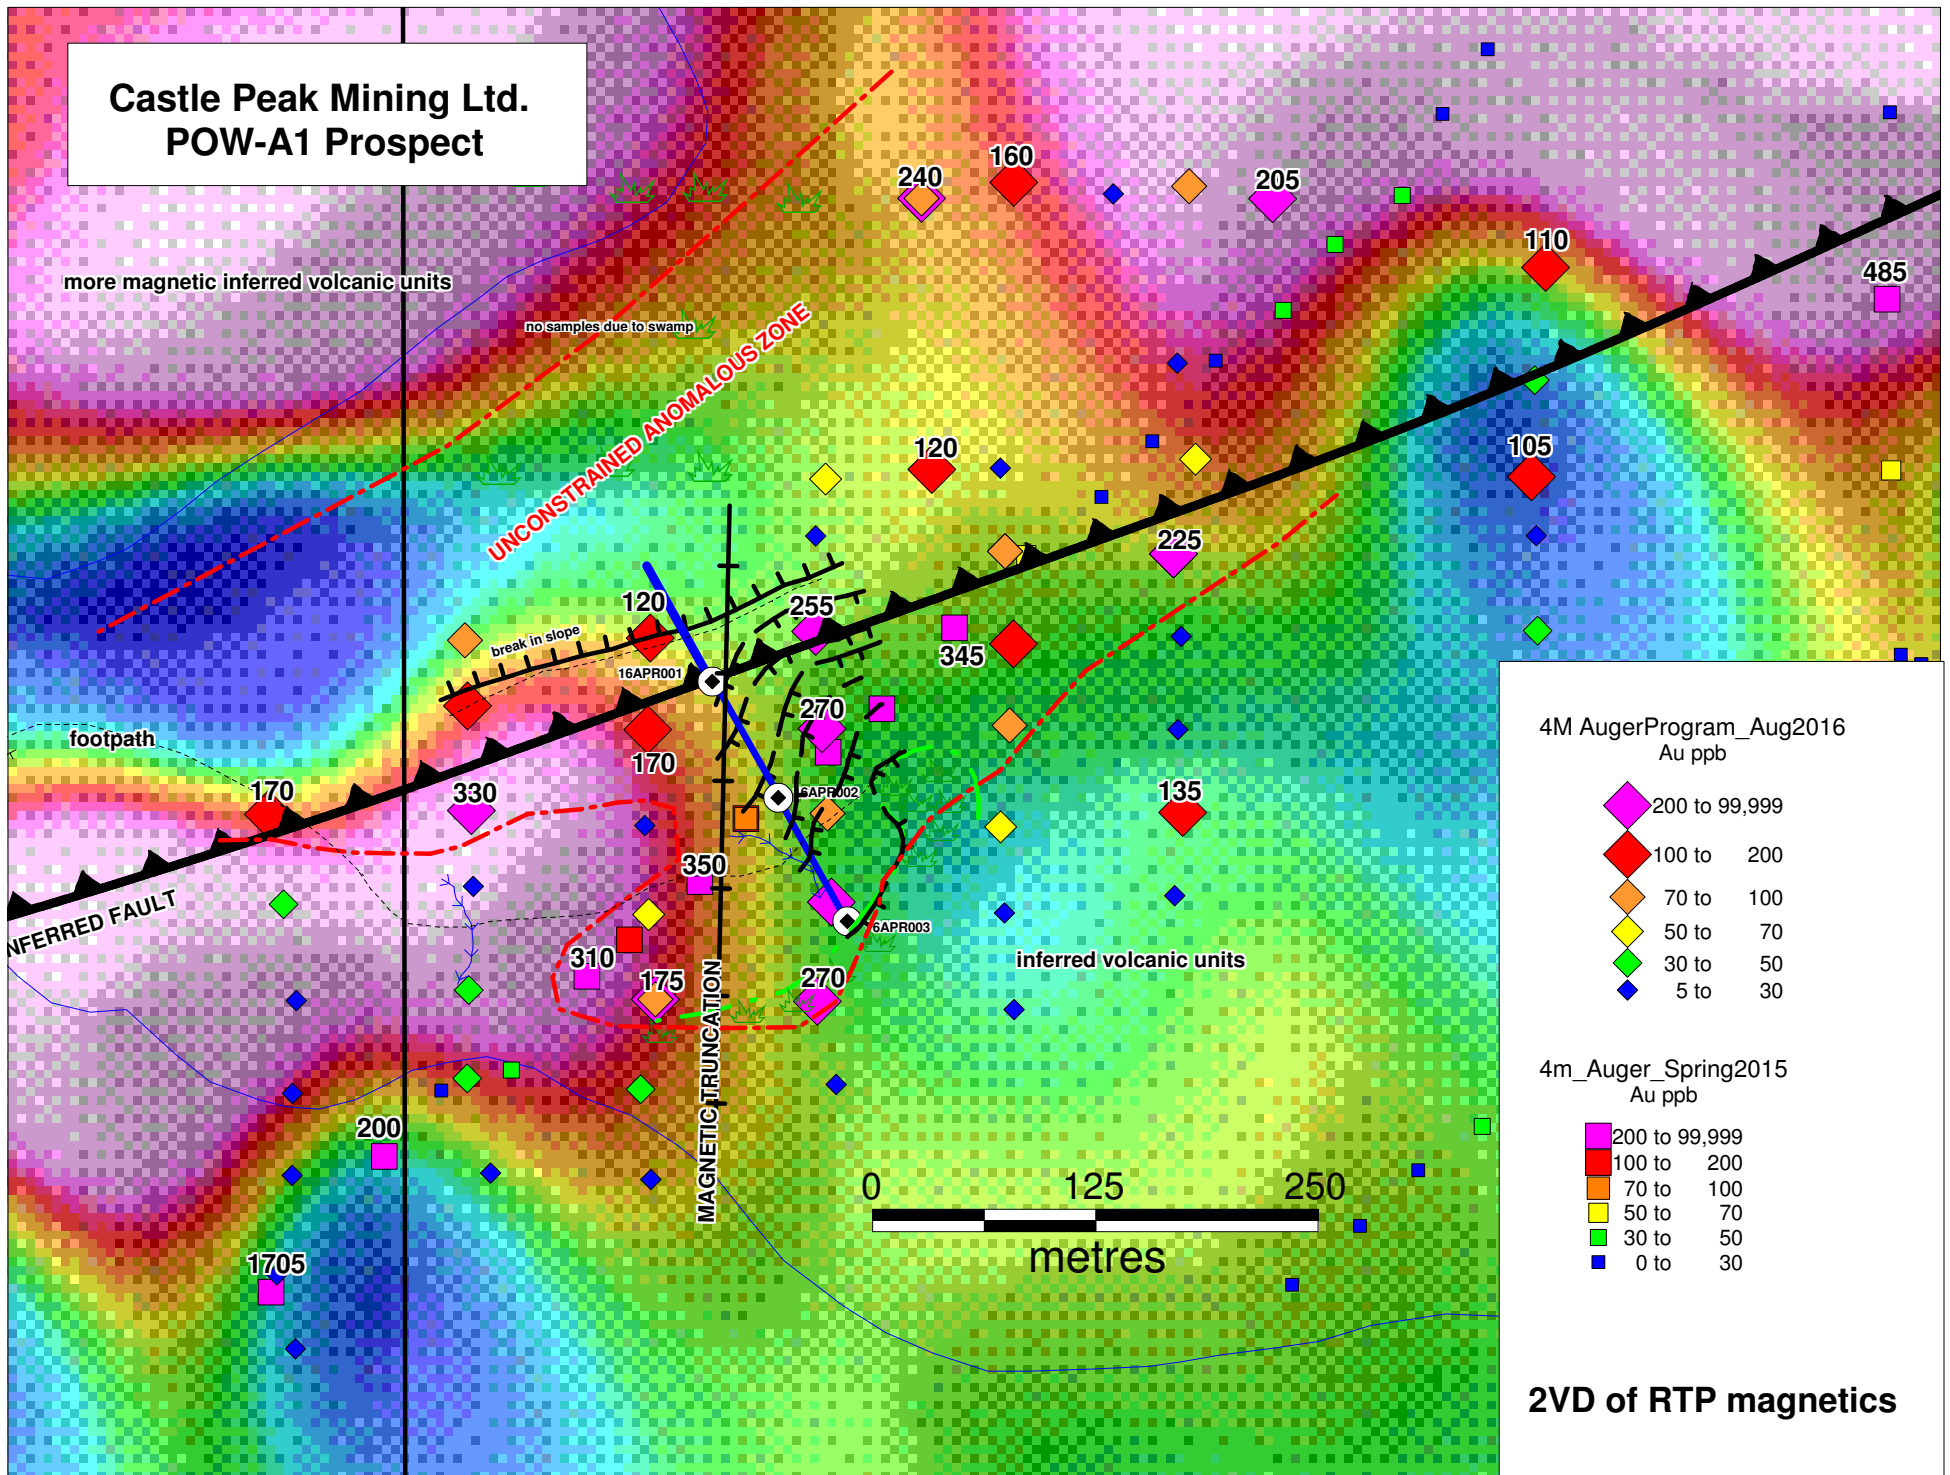

Castle Peak Mining Ltd. POW-A1 Prospect

4M AugerProgram_Aug2016
Au ppb

- ◆ 200 to 99,999
- ◆ 100 to 200
- ◆ 70 to 100
- ◆ 50 to 70
- ◆ 30 to 50
- ◆ 5 to 30

4m_Auger_Spring2015
Au ppb

- 200 to 99,999
- 100 to 200
- 70 to 100
- 50 to 70
- 30 to 50
- 0 to 30

2VD of RTP magnetics