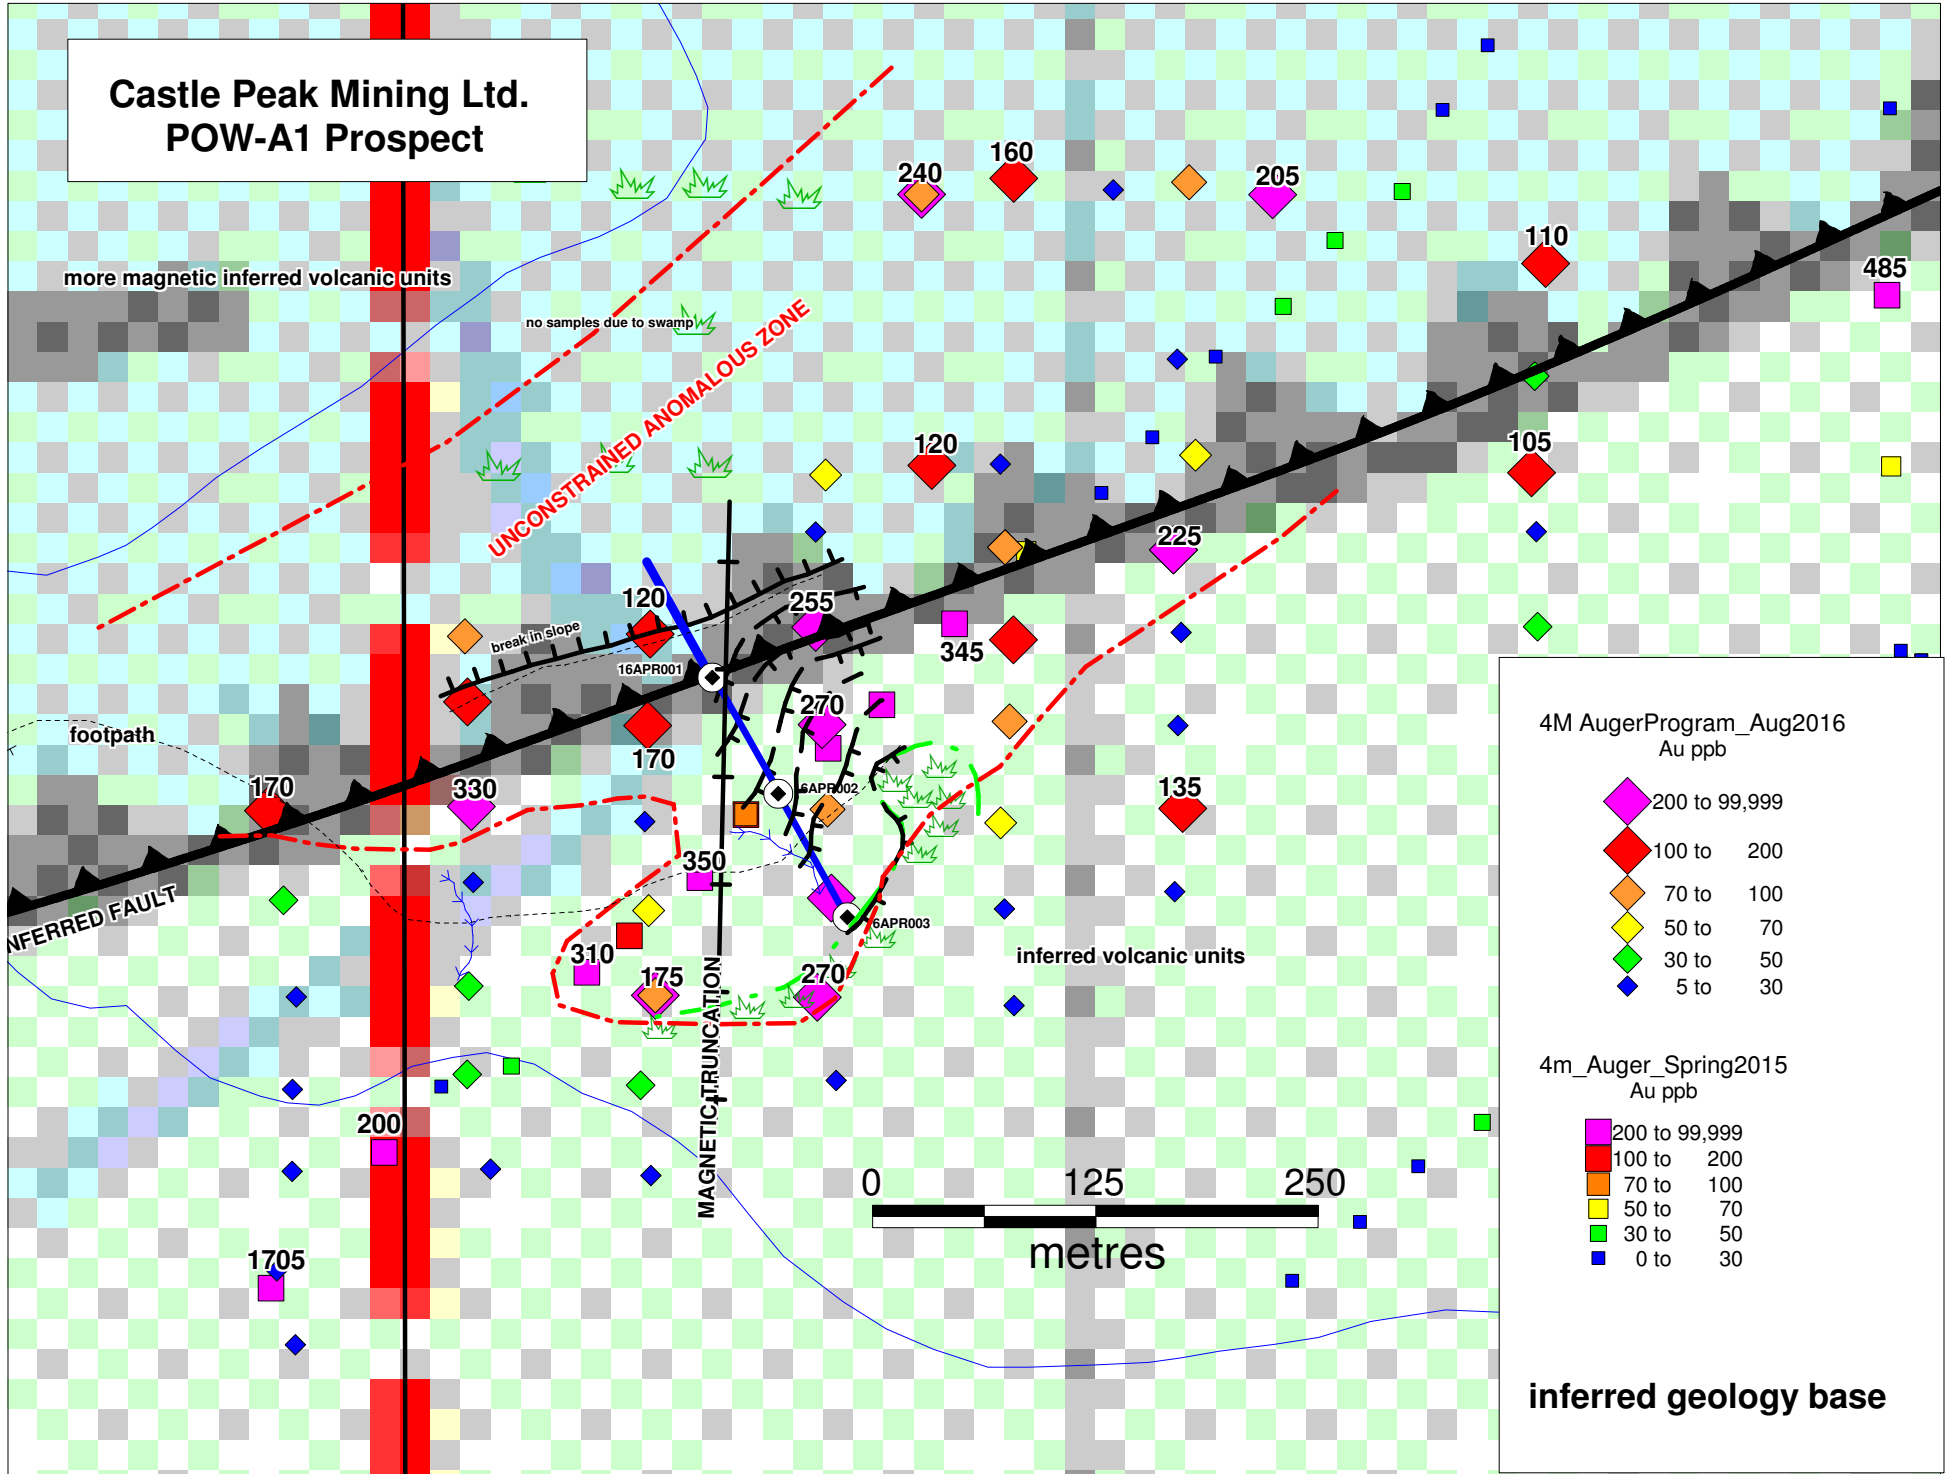

Castle Peak Mining Ltd. POW-A1 Prospect

4M AugerProgram_Aug2016
Au ppb

- ◆ 200 to 99,999
- ◆ 100 to 200
- ◆ 70 to 100
- ◆ 50 to 70
- ◆ 30 to 50
- ◆ 5 to 30

4m_Auger_Spring2015
Au ppb

- 200 to 99,999
- 100 to 200
- 70 to 100
- 50 to 70
- 30 to 50
- 0 to 30

inferred geology base