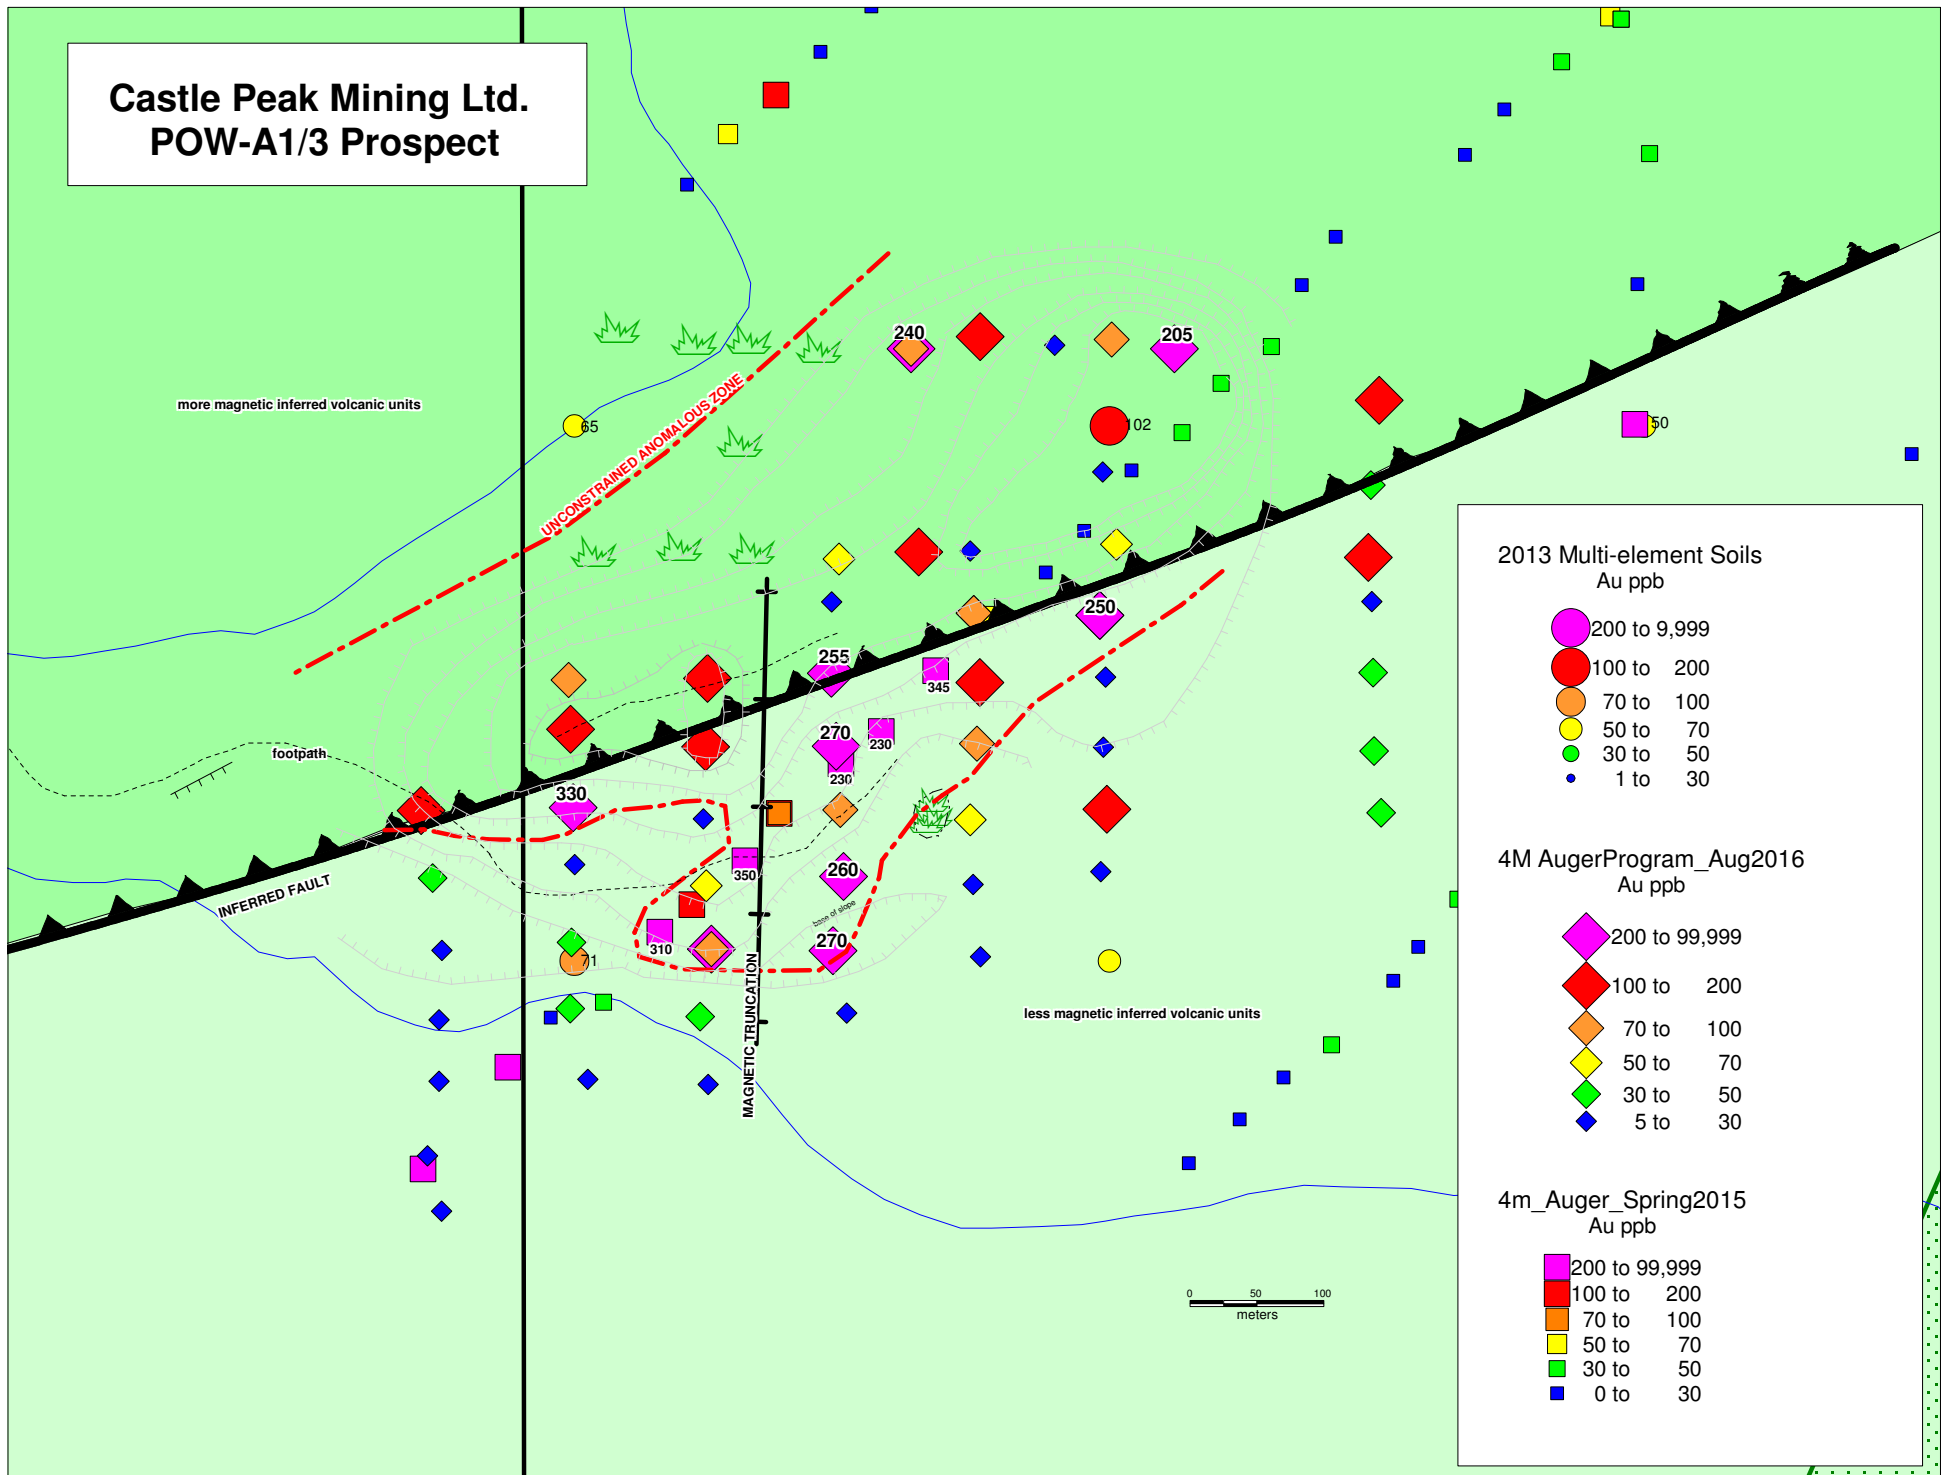

Castle Peak Mining Ltd. POW-A1/3 Prospect

**2013 Multi-element Soils
Au ppb**

- 200 to 9,999
- 100 to 200
- 70 to 100
- 50 to 70
- 30 to 50
- 1 to 30

**4M AugerProgram_Aug2016
Au ppb**

- ◆ 200 to 99,999
- ◆ 100 to 200
- ◆ 70 to 100
- ◆ 50 to 70
- ◆ 30 to 50
- ◆ 5 to 30

**4m_Auger_Spring2015
Au ppb**

- 200 to 99,999
- 100 to 200
- 70 to 100
- 50 to 70
- 30 to 50
- 0 to 30