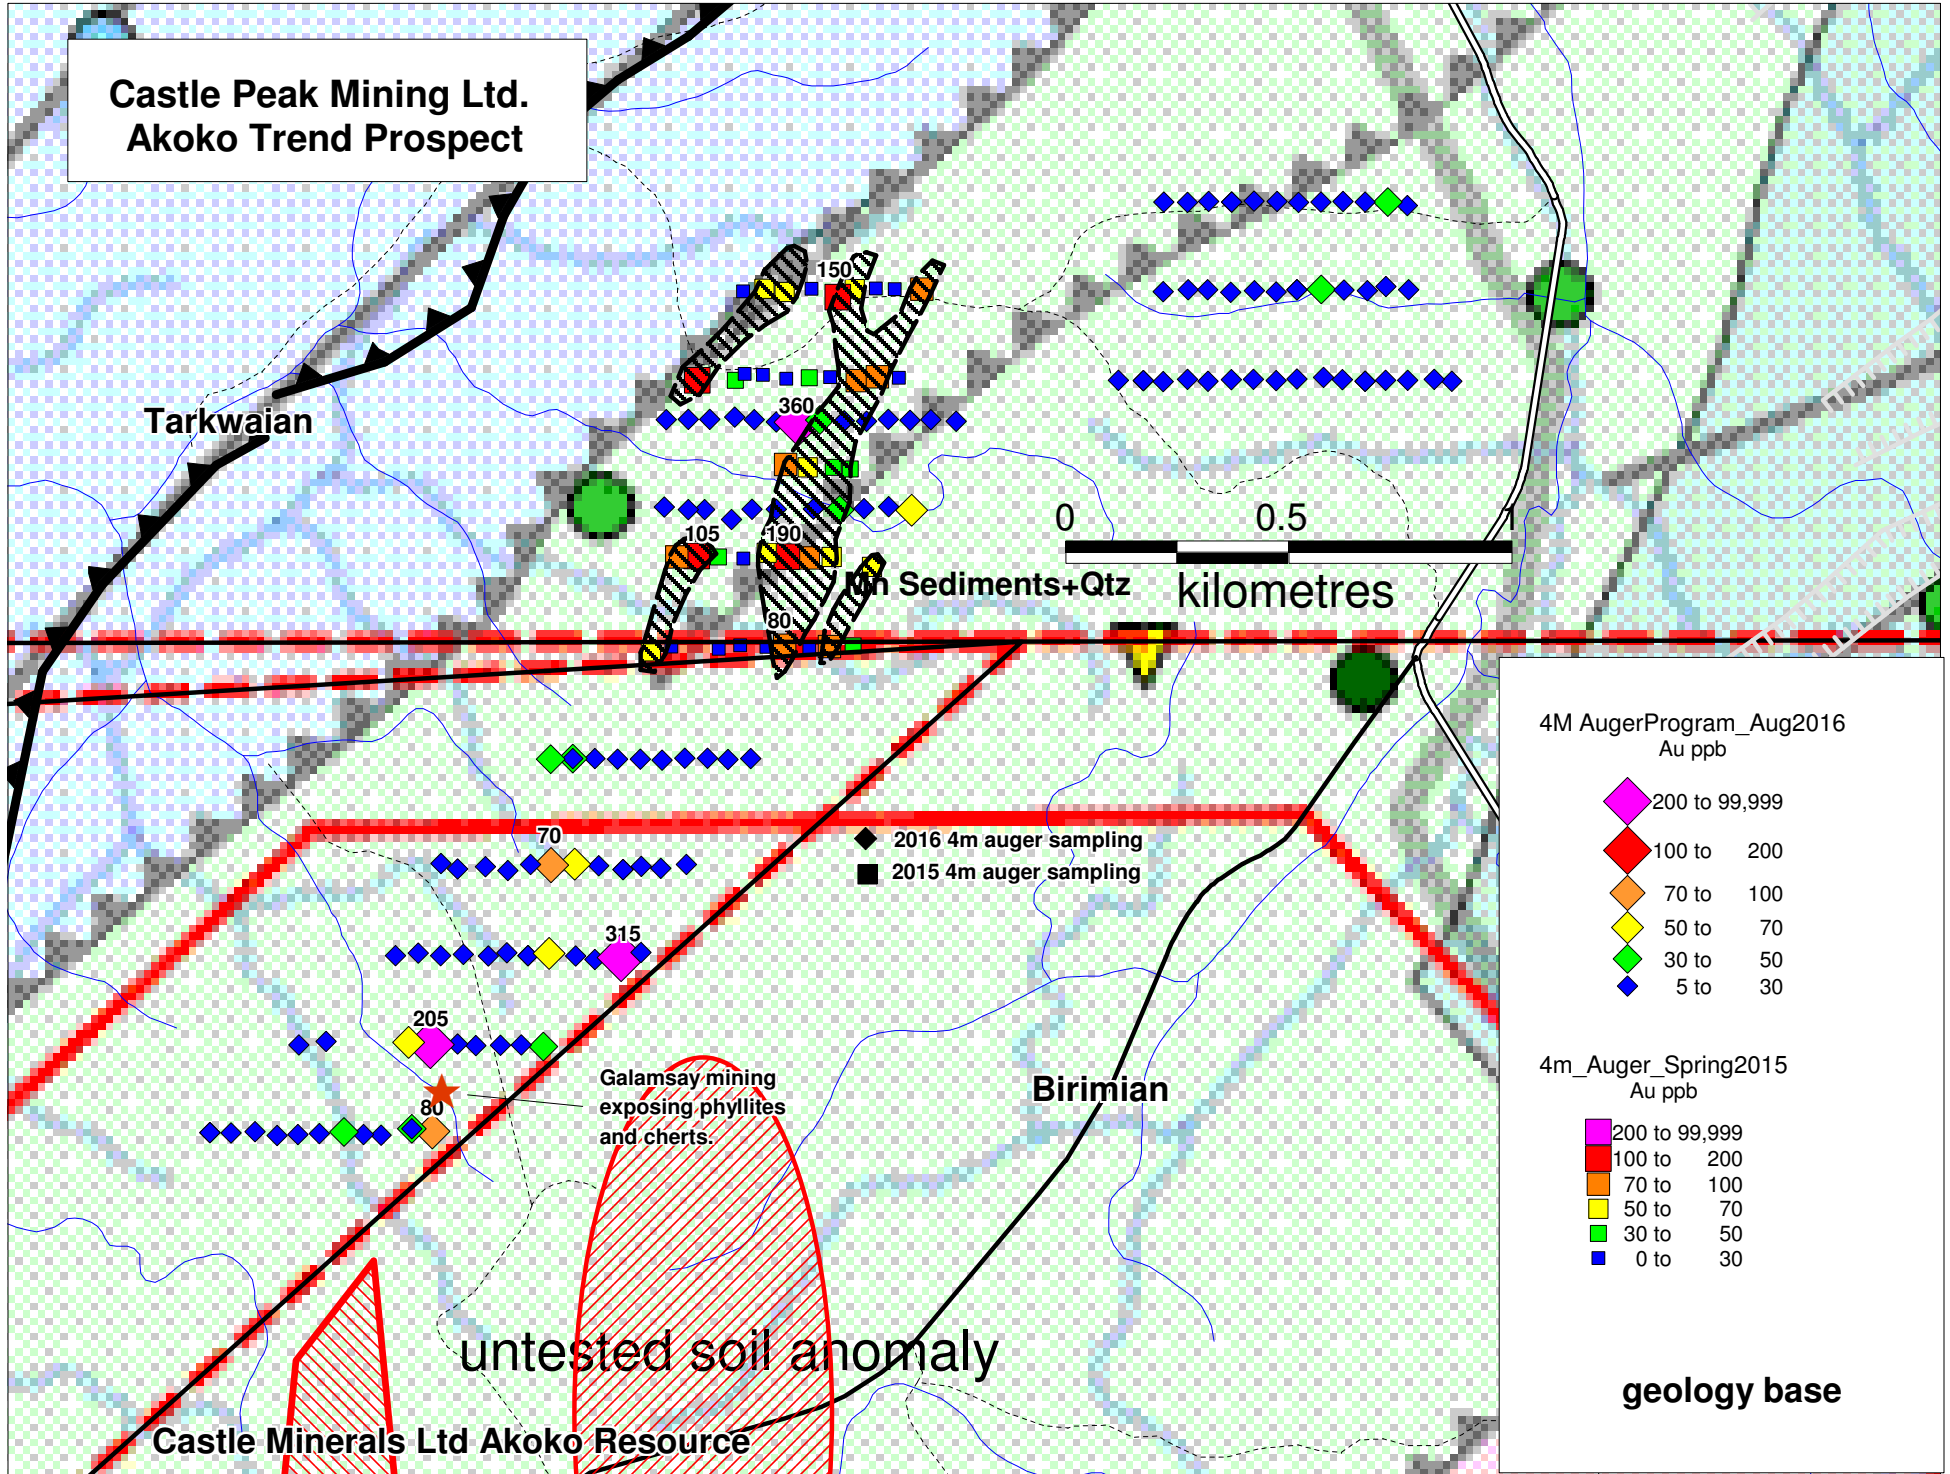

**Castle Peak Mining Ltd.
Akoko Trend Prospect**

4M AugerProgram_Aug2016
Au ppb

- ◆ 200 to 99,999
- ◆ 100 to 200
- ◆ 70 to 100
- ◆ 50 to 70
- ◆ 30 to 50
- ◆ 5 to 30

4m_Auger_Spring2015
Au ppb

- 200 to 99,999
- 100 to 200
- 70 to 100
- 50 to 70
- 30 to 50
- 0 to 30

geology base